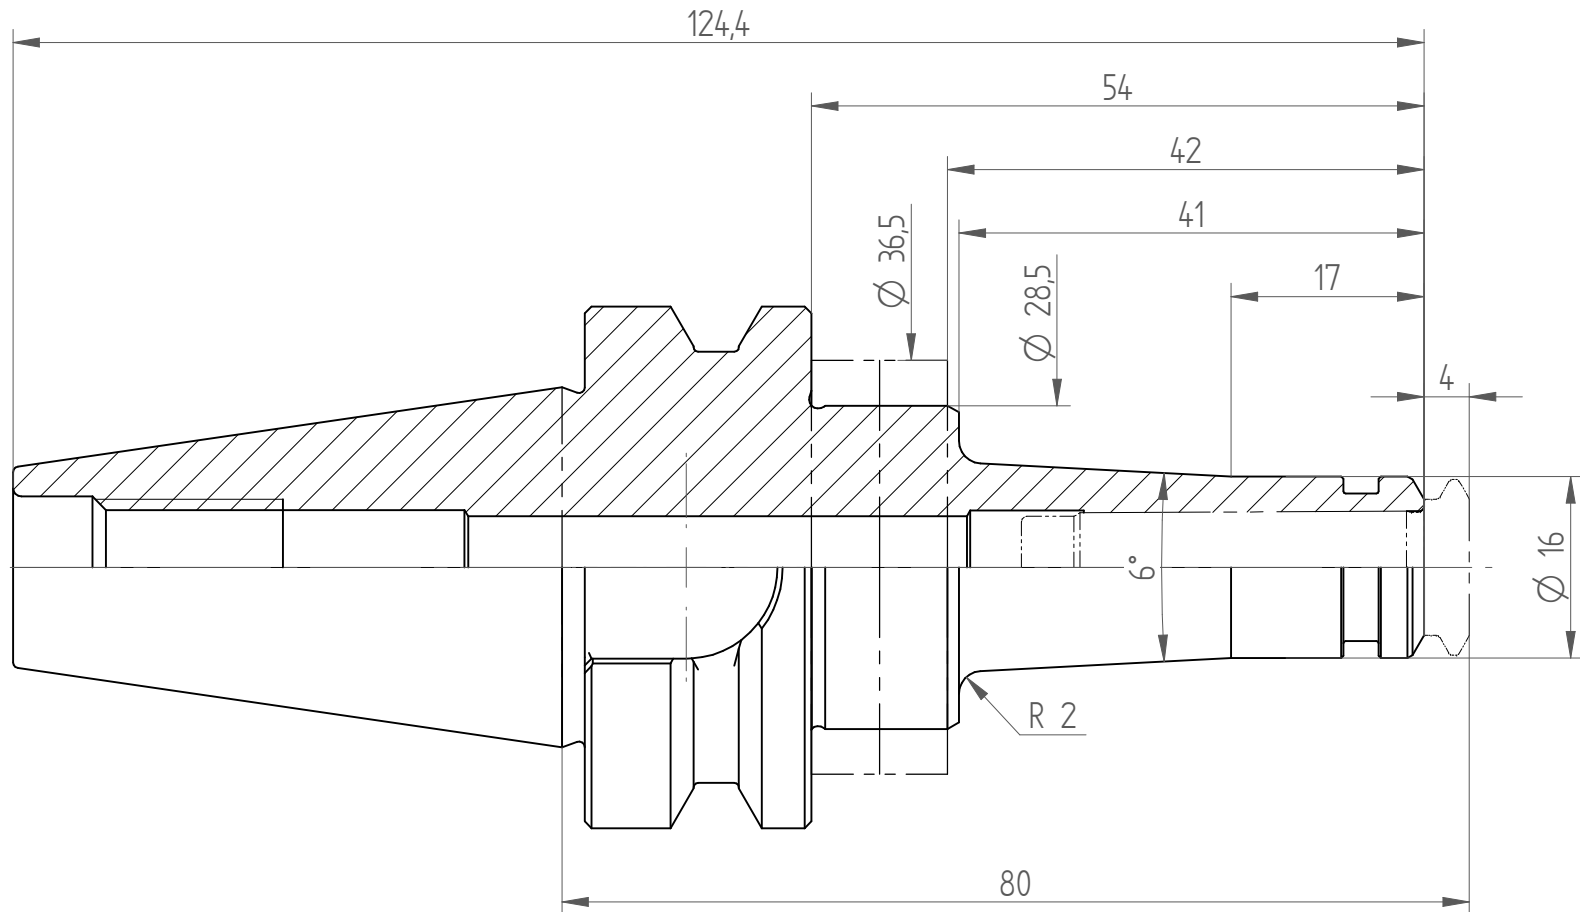

Swiss
Precision
Tools

REGO-FIX®

REGO-FIX AG
Obermattweg 60
4456 Tenniken / Switzerland

Phone +41 61 976 14 66
Fax +41 61 976 14 14
www.rego-fix.com

This is a non-controlled copy. All information given herein is subject to change without notice

The information given herein has been carefully checked and is believed to be correct. REGO-FIX, however, assumes no responsibility or liability for any errors, inaccuracies or omissions that may appear in this drawing

This document is subject to copyright laws. No part of this document may be reproduced or transmitted in any form or any means, electronic or mechanic, for any purpose, without the express written permission of REGO-FIX

Type : BT30_PG10x080_H
Part No. : 413071040
Date : 19.06.2014
Scale : 1.5:1